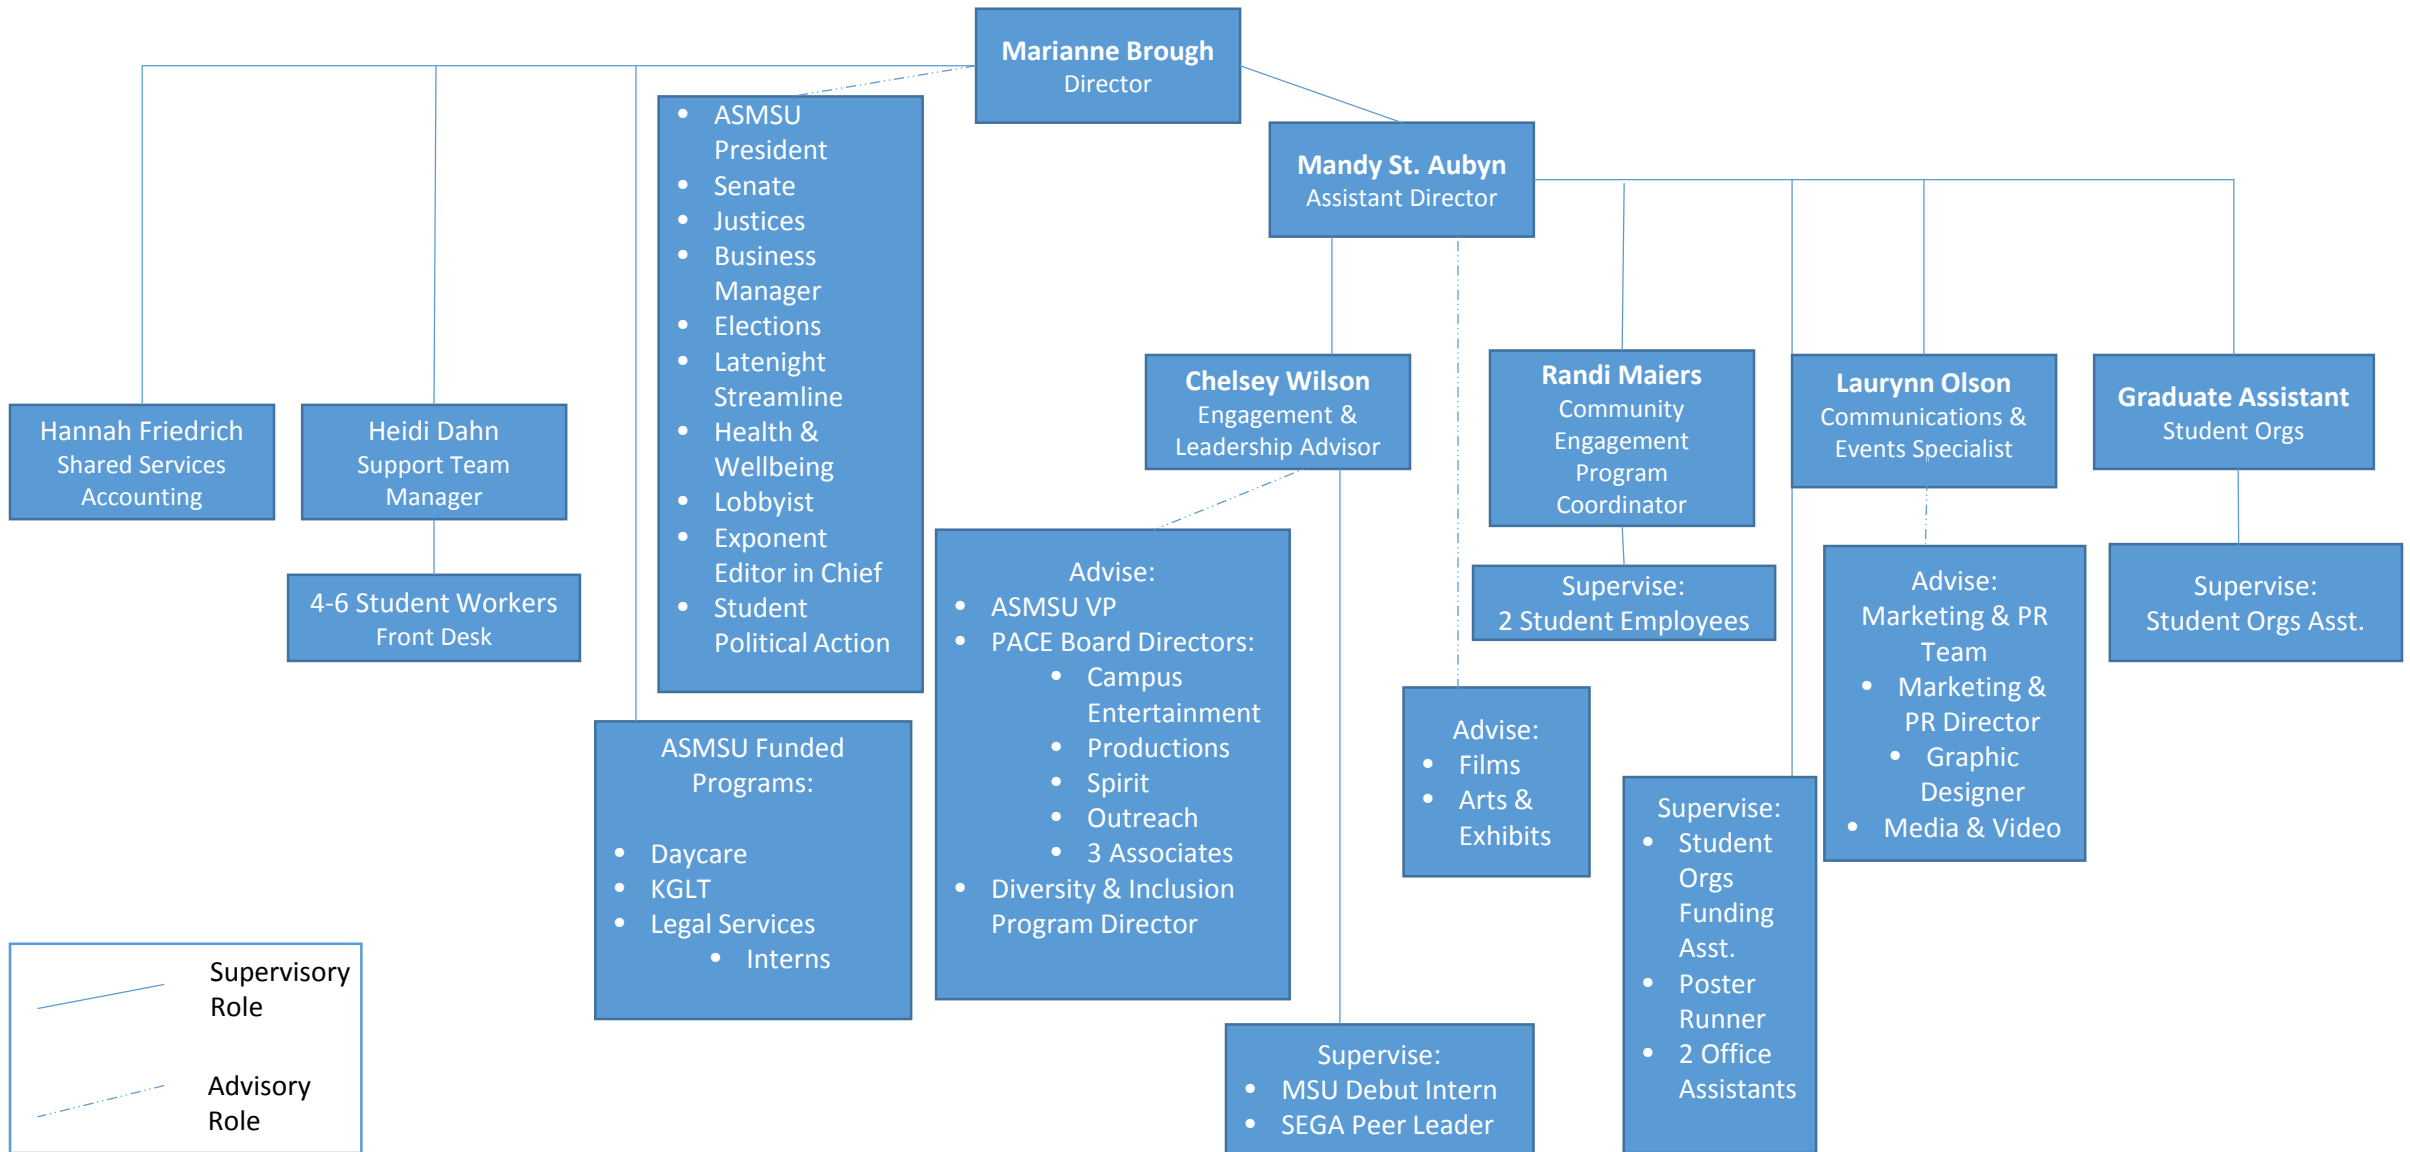

Office of Student Engagement

ASMSU

Contracted Fee Programs

- Legal Services
- Streamline Transit

Dedicated Fee Programs

- Exponent
- Rec. Sports and Fitness
- Outdoor Recreation
- Leadership Institute
- Office of Sustainability

Affiliate Fee Programs

- KGLT Radio Station
- ASMSU Preschool
- Administration

ASMSU Student Directed Programs

Advisor Key

Mandy	Marianne
Chelsey	Laurynn