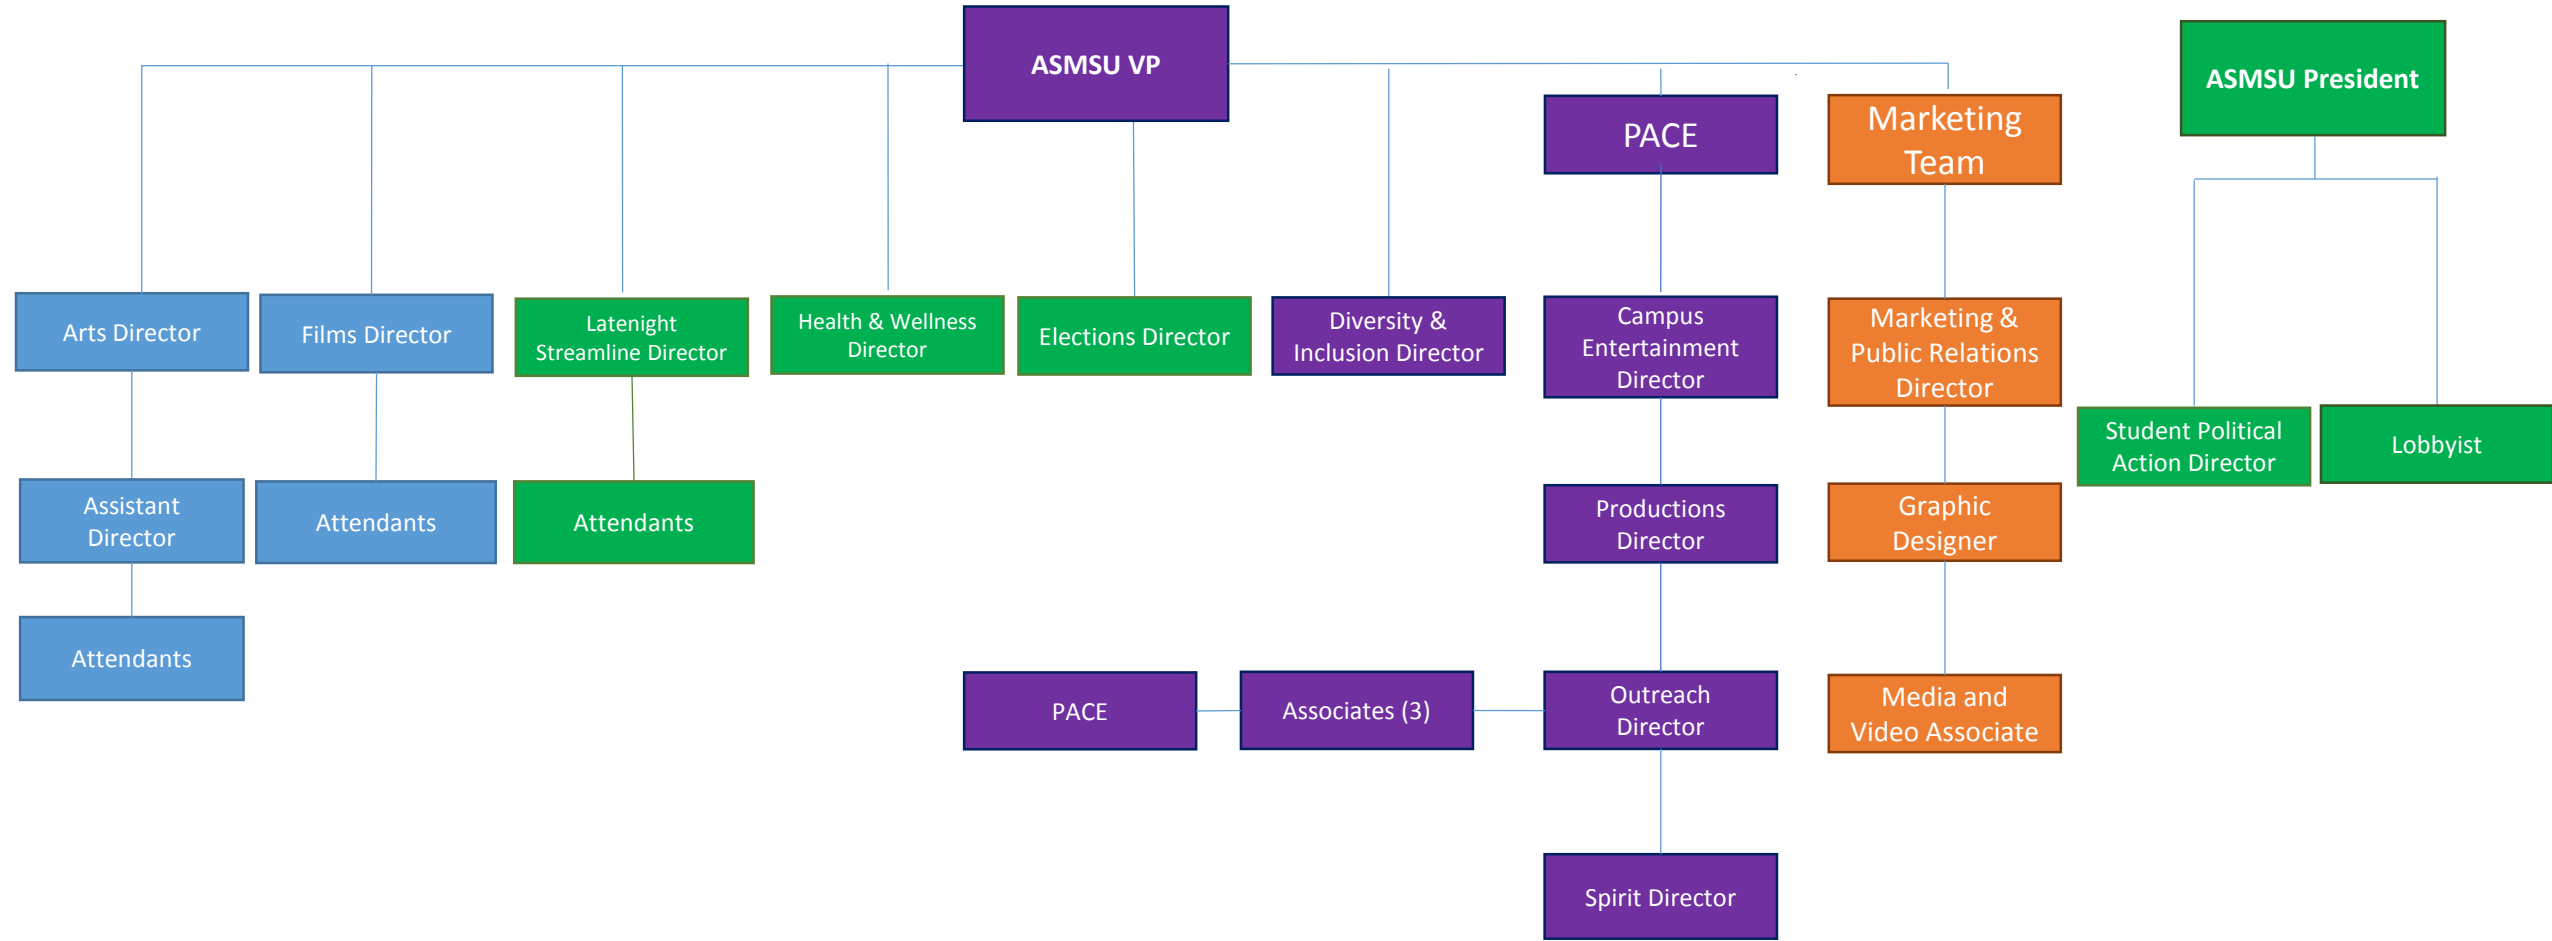

Office of Student Engagement

ASMSU

Contracted Fee Programs

- Legal Services
- Streamline Transit

Dedicated Fee Programs

- Exponent
- Rec. Sports and Fitness
- Outdoor Recreation
- Leadership Institute
- Office of Sustainability

Affiliate Fee Programs

- KGLT Radio Station
- ASMSU Preschool
- Administration

ASMSU Student Directed Programs

Advisor Key

Mandy	Marianne
Chelsey	Laurynn