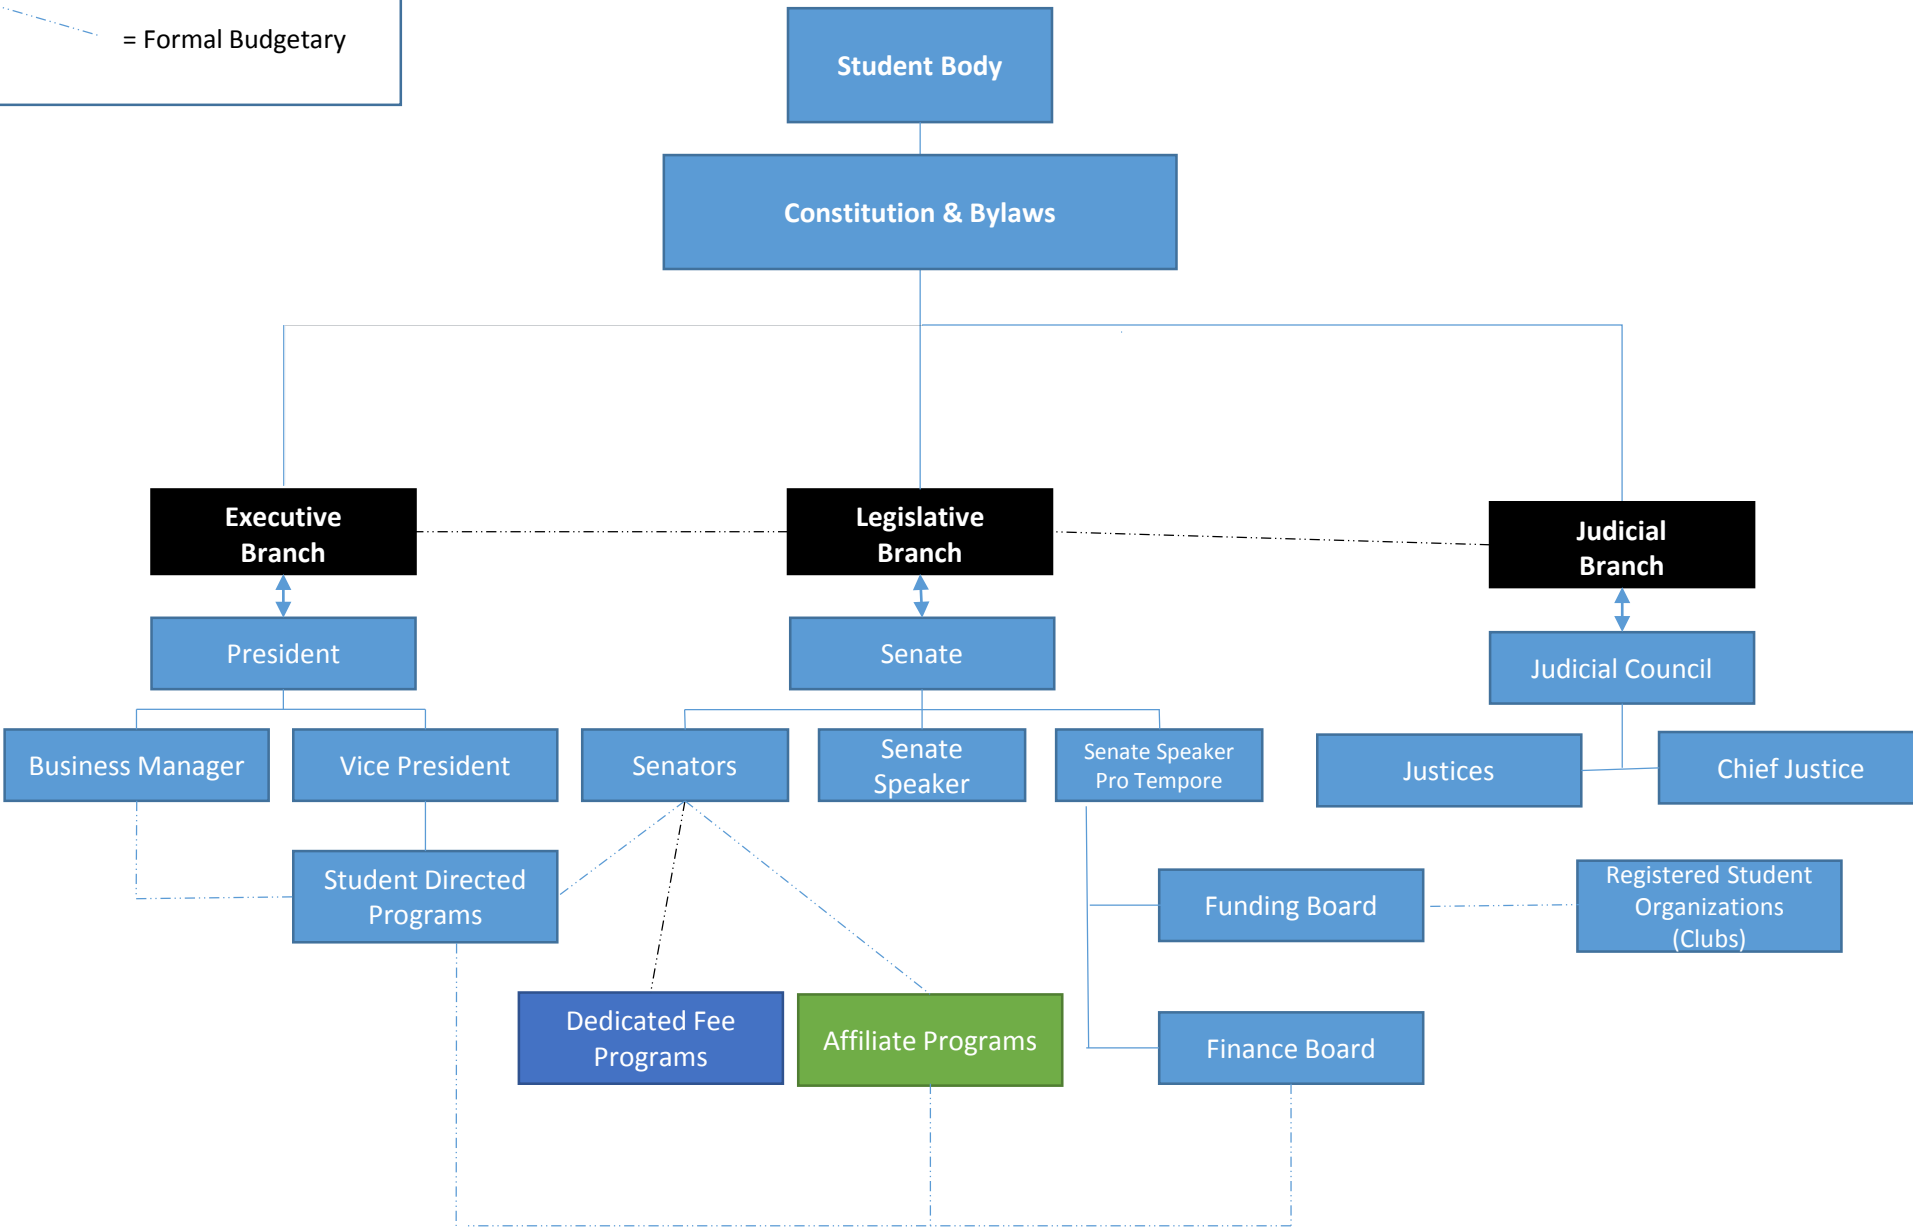

Office of Student Engagement

ASMSU

Contracted Fee Programs

- Legal Services
- Streamline Transit

Dedicated Fee Programs

- Exponent
- Rec. Sports and Fitness
- Outdoor Recreation
- Leadership Institute
- Office of Sustainability

Affiliate Fee Programs

- KGLT Radio Station
- ASMSU Preschool
- Administration

ASMSU Student Directed Programs

Advisor Key

Mandy	Marianne
Chelsey	Laurynn